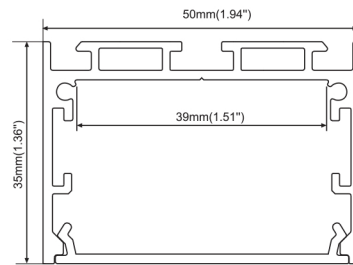

PRODUCT DESCRIPTION

Pendant or surface mount for wall or ceiling systems.

FEATURES

- Concealed sources of light
- Frosted lens for seamless light diffusion
- Anodized aluminum

SIZE

2"

LENSES

Standard lens-frosted, flat