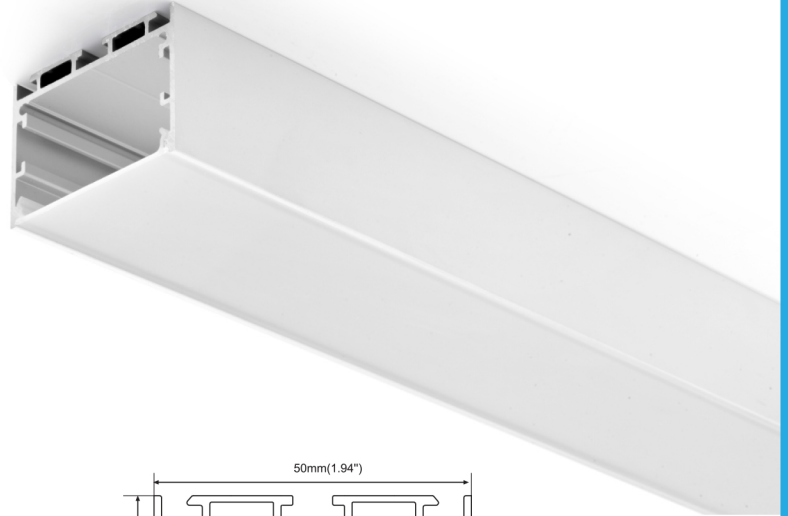

PRODUCT DESCRIPTION

Pendant or surface mount for wall or ceiling systems.

FEATURES

- Concealed sources of light
- Frosted lens for seamless light diffusion
- Anodized aluminum

SIZE

2"

LENSES

Standard lens-frosted, flat

MODEL #:	ACCESSORIES:
ABS-PROFILE 046	End caps ABS-PROFILE 046-EC 90 connectors ABS-PROFILE 046-90C 180 connectors ABS-PROFILE 046-180C 90IL connectors ABS-PROFILE 046-90ILC Hanging cable ABS-PROFILE 046-HC Surface mounting clip ABS-PROFILE 046-SMC