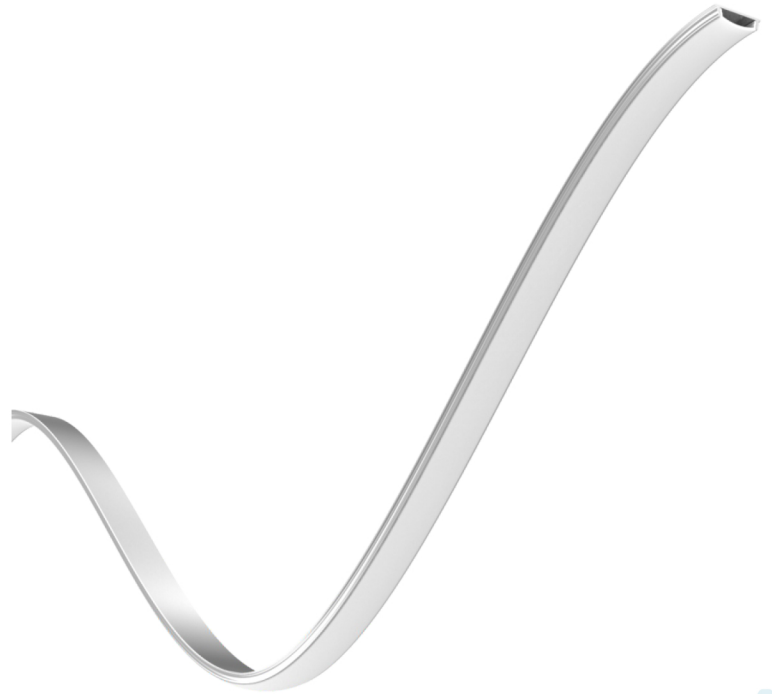

PRODUCT DESCRIPTION

Surface mounting flexible channel.

FEATURES

- Concealed sources of light
- Frosted lens for seamless light diffusion
- Anodized aluminum

SIZE

3/4"

LENSES

Standard lens-frosted, flat

MODEL #:	ACCESSORIES:
ABS-PROFILE 114	End caps ABS-PROFILE 114-EC Mounting clips ABS-PROFILE 114-MC

ACCESSORIES

END CAP

MOUNTING CLIP