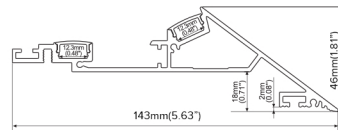

MODEL #:	ACCESSORIES:
ABS-profile 90	End caps ABS-ABS-Profile 90-EC 90 connectors ABS-Profile 90-90C 180 connectors ABS-Profile 90-180C
ABS-Profile 91	End caps ABS-ABS-Profile 91-EC 90 connectors ABS-Profile 91-90C 180 connectors ABS-Profile 91-180C

ABS-Profile 90