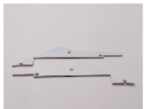

ACCESSORIES

END CAP