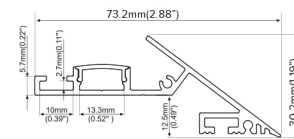

ABS-Profile 91