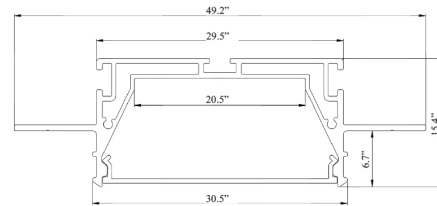

PRODUCT DESCRIPTION

Recessed deep channel for installation in wall and ceiling systems.

FEATURES

- Concealed sources of light
- Frosted lens for seamless light diffusion
- Anodized aluminum

SIZES

3"
4"

LENSES

Standard lens-frosted, flat

MODEL #:	ACCESSORIES:
ABS-Profile 120	End caps ABS-Profile 120-EC 90 connectors ABS-Profile 120-90C 120 connectors ABS-Profile 120-120C 180 connectors ABS-Profile 120-180C 90IL connectors ABS-Profile 120-90ILC

ACCESSORIES