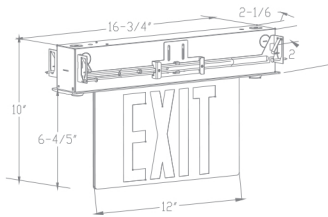

PRODUCT DESCRIPTION

The edge lit exit combo allows one sign to meet multiple needs and applications.

FEATURES

- Remote capable
- Wall or ceiling, recessed mount
- Aluminum recessed housing with adjustable bar hangers
- White finish
- Mirror face
- Red letters
- Field installable arrows
- Long life LED illumination
- Provides uninterrupted emergency operation for at least 90 minutes
- Test switch and charge rate indicator
- 3W power consumption
- 3.6V 1800mAh maintenance free ni-cad battery
- Dual 120/277V operation