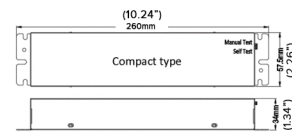

PRODUCT DESCRIPTION

The ABS-ED LED emergency driver operates with the fixtures AC power and provides emergency lighting when normal power fails.

FEATURES

- Ideal for LED lighting fixture applications
- Durable heavy duty steel housing
- Maintenance-free, rechargeable nickel-cadmium
- 120-277 VAC universal voltage driver
- Provides emergency lighting for 90 minutes
- Max 8.4W output power
- Flexible output voltage ranges from 3-60VDC
- Suitable for indoor and damp locations