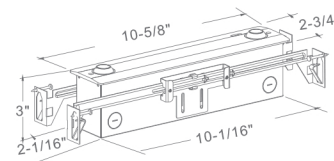

PRODUCT DESCRIPTION

LED Emergency Light.

FEATURES

- Remote capable
- Wall or ceiling, recessed mount
- Aluminum recessed housing with adjustable bar hangers
- White finish
- Adjustable LED lamps
- Long life LED illumination
- Provides uninterrupted emergency operation for at least 90 minutes
- Test switch and charge rate indicator
- 3W power consumption
- 3.6V 1800mAh maintenance free ni-cad battery
- Dual 120/277V operation