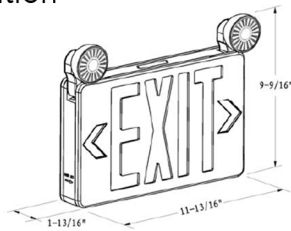

MODEL #:

ABS-EXC-R-RC