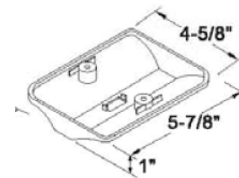

PRODUCT DESCRIPTION

The surface exit sign allows one sign to meet multiple needs and applications.

FEATURES

- Wall or ceiling, surface mounted
- Plastic housing with red letters
- Field installable arrows
- Long life LED illumination
- Provides uninterrupted emergency operation for at least 90 minutes
- Test switch and charge rate indicator
- 3W power consumption
- 3.6V 1800mAh maintenance free ni-cad battery
- Dual 120/277V operation

MODEL #:

ABS-EX-R

Canopy