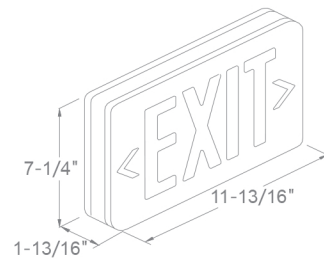

PRODUCT DESCRIPTION

The surface exit sign allows one sign to meet multiple needs and applications.

FEATURES

- Wall or ceiling, surface mounted
- Plastic housing with red letters
- Field installable arrows
- Long life LED illumination
- Provides uninterrupted emergency operation for at least 90 minutes
- Test switch and charge rate indicator
- 3W power consumption
- 3.6V 1800mAh maintenance free ni-cad battery
- Dual 120/277V operation

MODEL #:

ABS-EX-R

Canopy